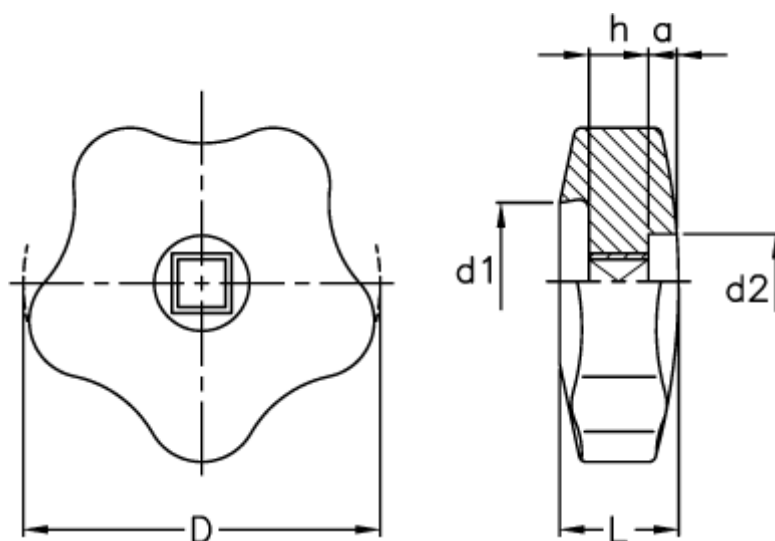

Article number: 2302069111

Description: E+G Lobe knob
VCR.192/50-7x7

Measures

a = 5
d = 50
d1 = 24
d2 = 14
h = 10
L = 18
S H9 = 7x7